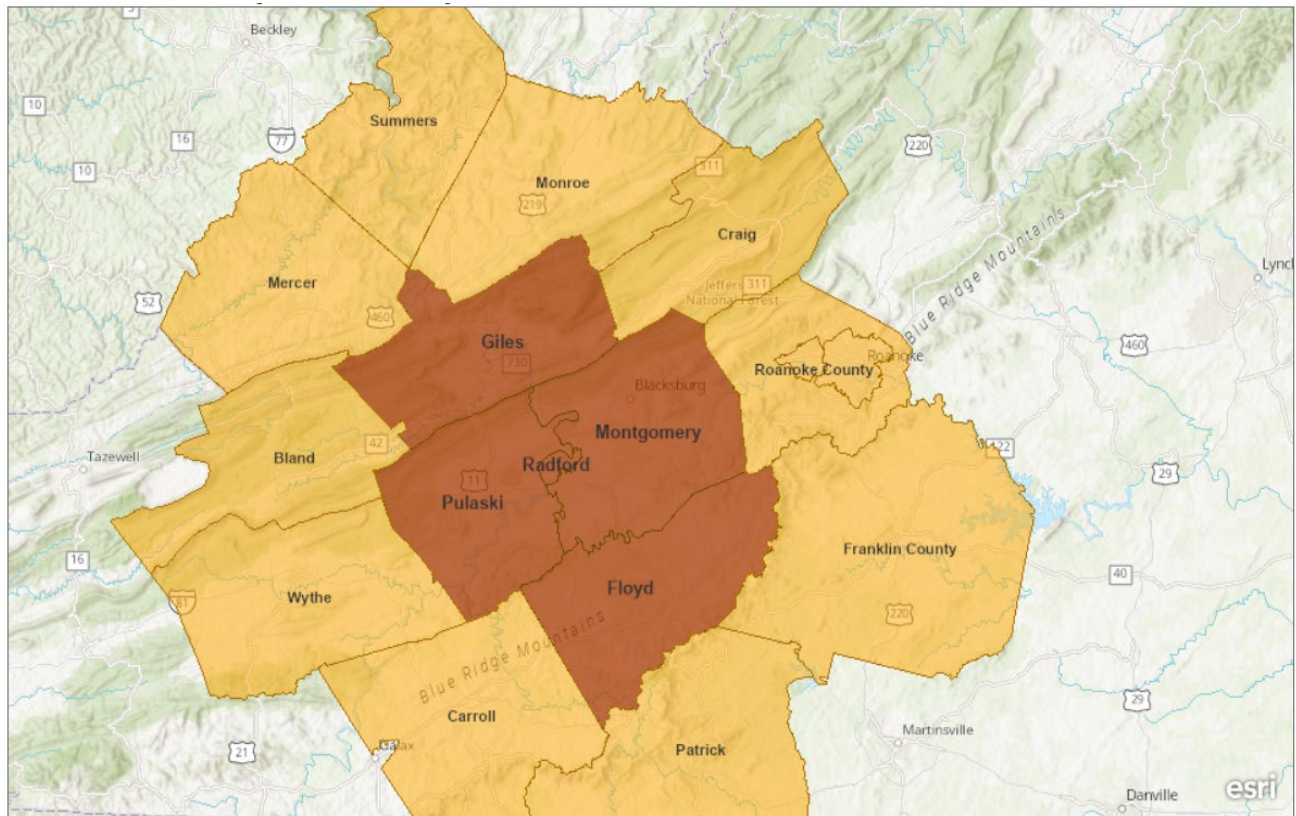

Labor Shed Profile

Blacksburg-Christiansburg MSA and Floyd County, VA

Area	Population	Labor Force
*Primary Labor Shed (4 counties, 1 city)	180,777	98,473
**Secondary Labor Shed (7 counties, 2 cities)	362,351	184,351
Total Labor Shed (11 counties, 3 cities)	543,128	282,824

* Primary labor shed includes Onward NRV (Montgomery, Pulaski, Giles, Floyd, City of Radford)

** Secondary labor shed includes boundary counties (Carroll, Wythe, Bland, Craig, Roanoke, Franklin, Patrick, City of Salem, City of Roanoke)

Virginia's New River Valley Primary and Secondary Labor Shed

Esri, CGIAR, USGS | VGIN, Esri, HERE, Garmin, SafeGraph, FAO, METI/NASA, USGS, EPA, NPS